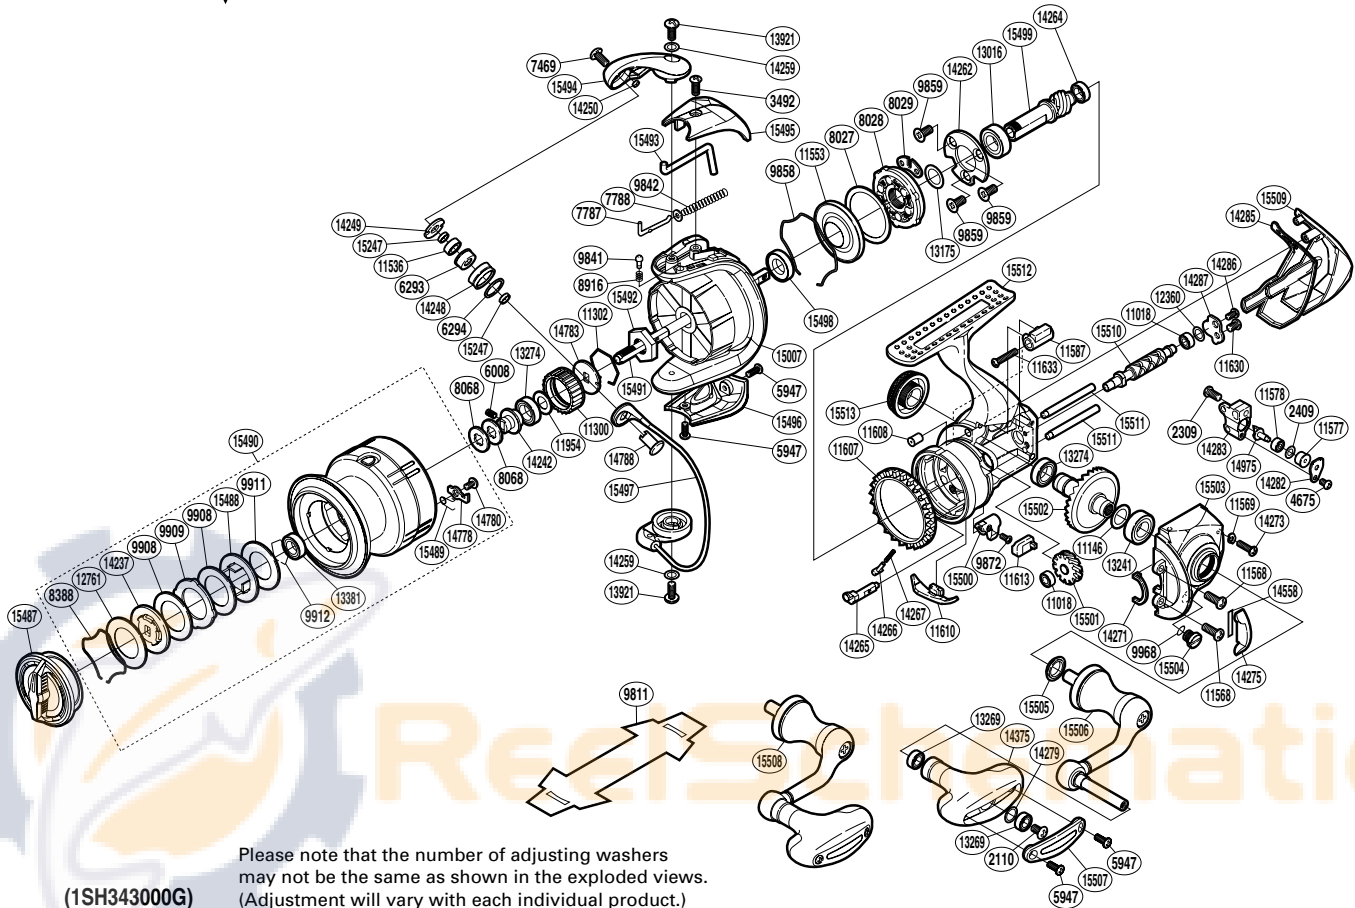

# SHIMANO

Vanquish S A-RB

VANQ-C3000F

(1SH343000G) Please note that the number of adjusting washers may not be the same as shown in the exploded views. (Adjustment will vary with each individual product.)